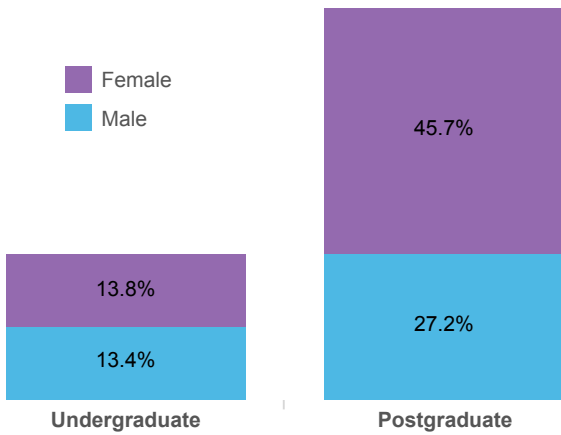

Introducing LSE's American students 2016/17

We have **828** American students, studying across **23** departments

225 undergraduates and **603** postgraduates

Current American students

Top ten academic departments for American students