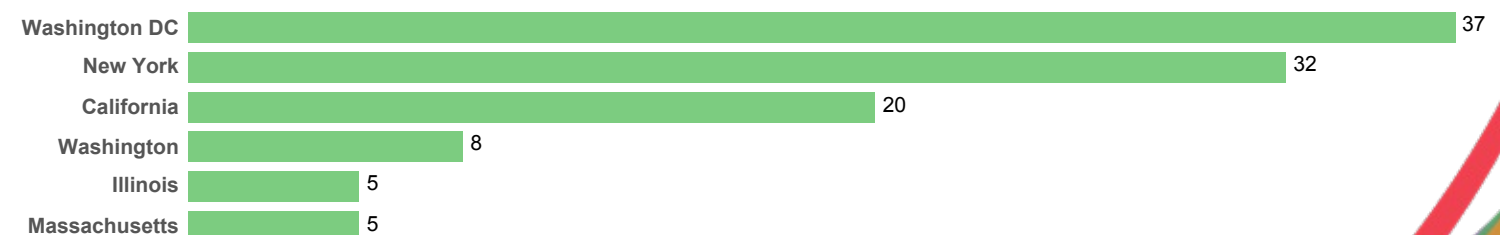

Introducing LSE's American students 2016/17

We have **828** American students, studying across **23** departments

225 undergraduates and **603** postgraduates

Current American students

Top ten academic departments for American students

Where are LSE's American graduates working now?*

Employment sectors of American graduates

Top states American graduates are working in

*Data taken from the Destinations of Leavers from Higher Education survey 2014/15