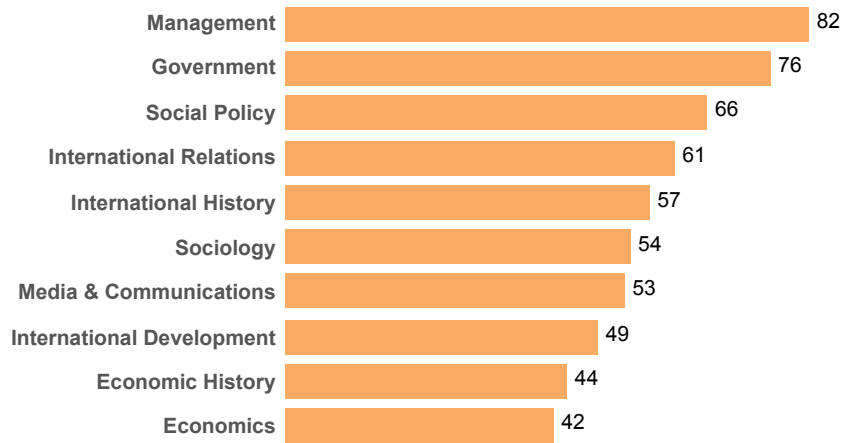

Introducing LSE's American students 2016/17

We have **828** American students, studying across **23** departments

225 undergraduates and **603** postgraduates

Current American students

Top ten academic departments for American students

Where are LSE's American graduates working now?*

Employment sectors of American graduates

Top states American graduates are working in

*Data taken from the Destinations of Leavers from Higher Education survey 2014/15