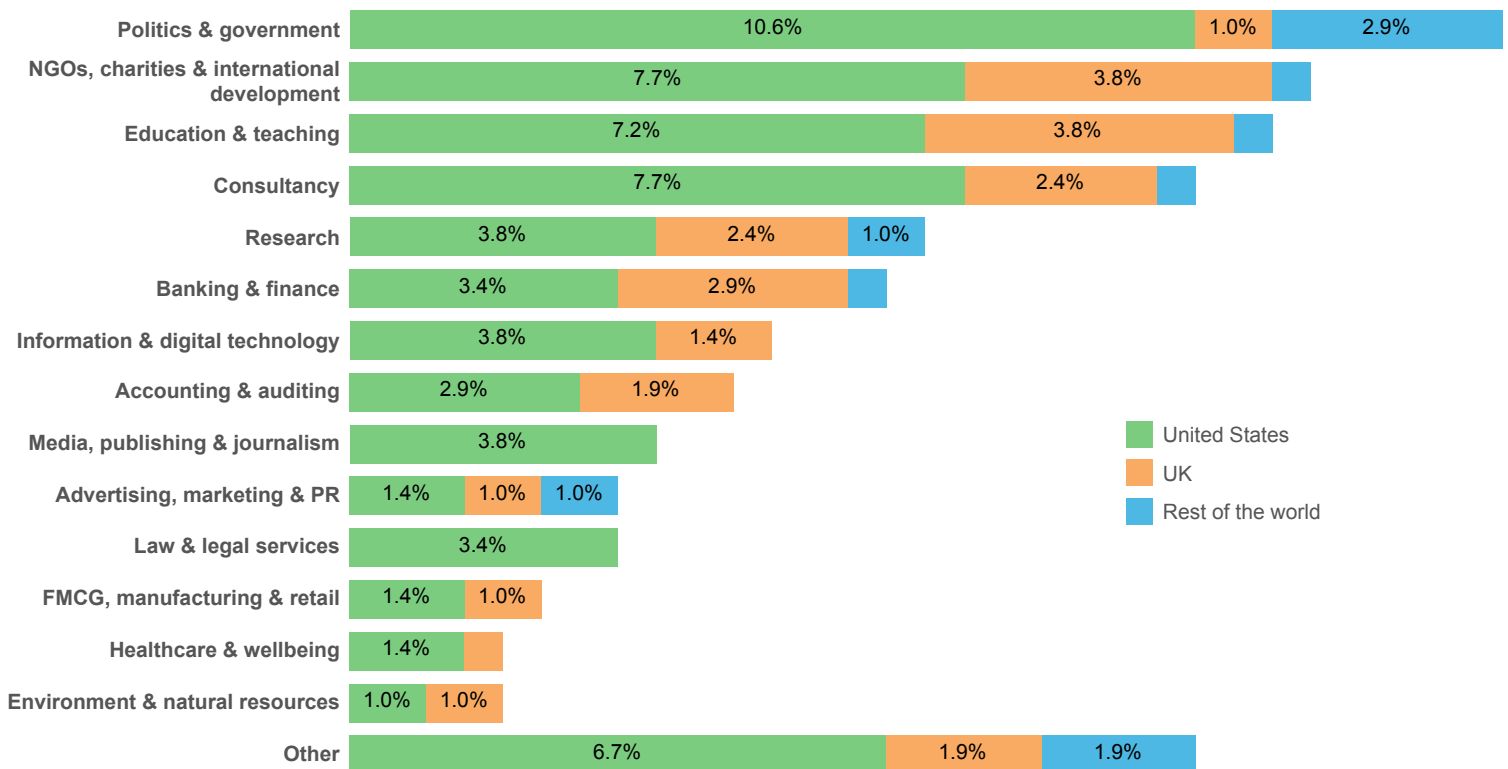

Introducing LSE's American students 2016/17

We have **828** American students, studying across **23** departments

225 undergraduates and **603** postgraduates

Current American students

Top ten academic departments for American students

Where are LSE's American graduates working now?*

Employment sectors of American graduates

Top states American graduates are working in

*Data taken from the Destinations of Leavers from Higher Education survey 2014/15